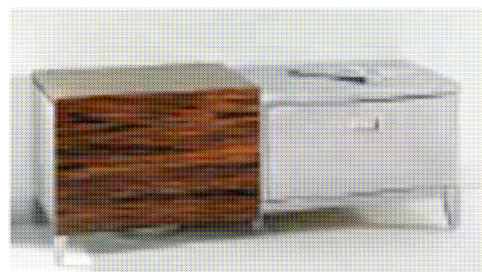

## New from Julien at KBIS '07

**The Troy Adams Suite**

**The J7 – 7 mm radius corners    Bar Sinks**

**Lav Sinks**