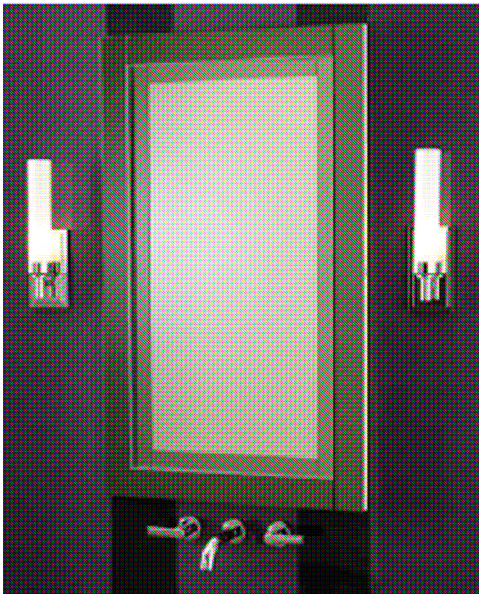

New from Robern at KBIS '07

Cold Storage...

Thermoelectric cooling offers great storage solutions for organic moisturizers, make up and even beverages. Only available on M Series 20" w x 30"h x 8" d cabinet.

The Candre...

Smoke Black tiered frame

Smoke White tiered frame

Candre is available in M Series Cabinets 20 and 24 wide and 30 and 40 high.