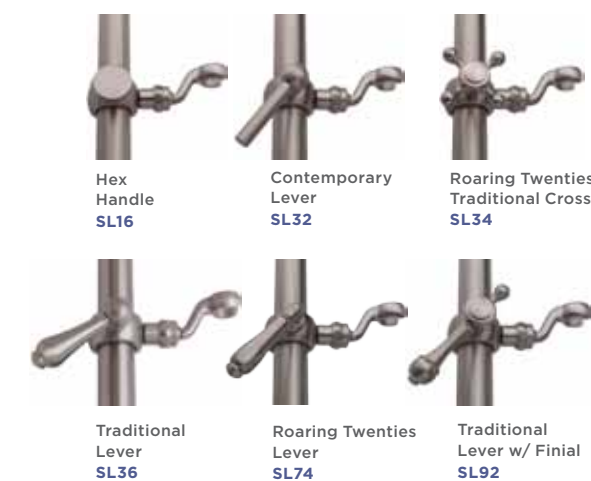

### COMMERCIAL STAINLESS STEEL

When a basic stainless steel grab bar is required, JACLO goes above and beyond. Available in 1-1/4" or 1-1/2" diameters and 8 standard lengths from 12" to 48" with concealed screws. Custom finishes can be produced for multi-unit projects. (JACLO has the technology to plate stainless steel). Custom configurations are also available.

### LUXURY HANDLES

Perfect for Cabinet, Appliance, and Glass Doors—even Towel Bars

JACLO's Luxury Door Pulls complement their grab bar series and act as a finishing touch to bathrooms and custom shower doors, kitchen cabinetry and more. When installed horizontally, they make exceptional towel bars too. The 1" diameter brass tubes are available in 6", 12", 18", 24", 30" and 32". Glass mounting kits for either surface mounted or back to back installation.

### FINISHES

Custom finishes available

3 New finishes. Call for pricing

JACLO finishes chart shown for reference only. Finish samples available upon request

### SLIDER OPTIONS

Hex Handle SL16

Contemporary Lever SL32

Roaring Twenties Traditional Cross SL34

Traditional Lever SL36

Roaring Twenties Lever SL74

Traditional Lever w/ Finial SL92